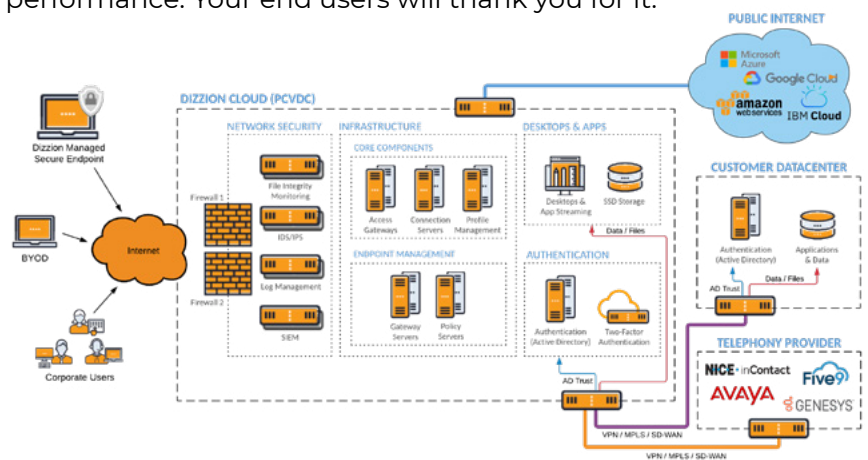

Successful businesses are powered by happy, productive end users. The enterprise workforce drives maximum impact on their terms, working on any device from anywhere in the world. Give your team the freedom they demand while protecting systems, intellectual property and sensitive data. Since 2011, Dizzion has delivered workplaces without limits.

Today, digital transformation presents serious technical challenges - new limits - for organizations looking to adapt a cloud-first strategy. Integrating the latest desktop virtualization technology with your secure, compliant, hybrid cloud architecture is not easy. And, whether Horizon desktops are delivered on-premises or in the cloud, it is difficult to execute on your own. The process requires significant person hours, an assortment of tools, and a high risk tolerance.

Dizzion offers a better way. Choose the industry's first fully managed DaaS solution - simple to buy, simple to use, and simple to manage. Dizzion DaaS is purpose-built to ensure you are secure and protected without sacrificing desktop performance. Your end users will thank you for it.