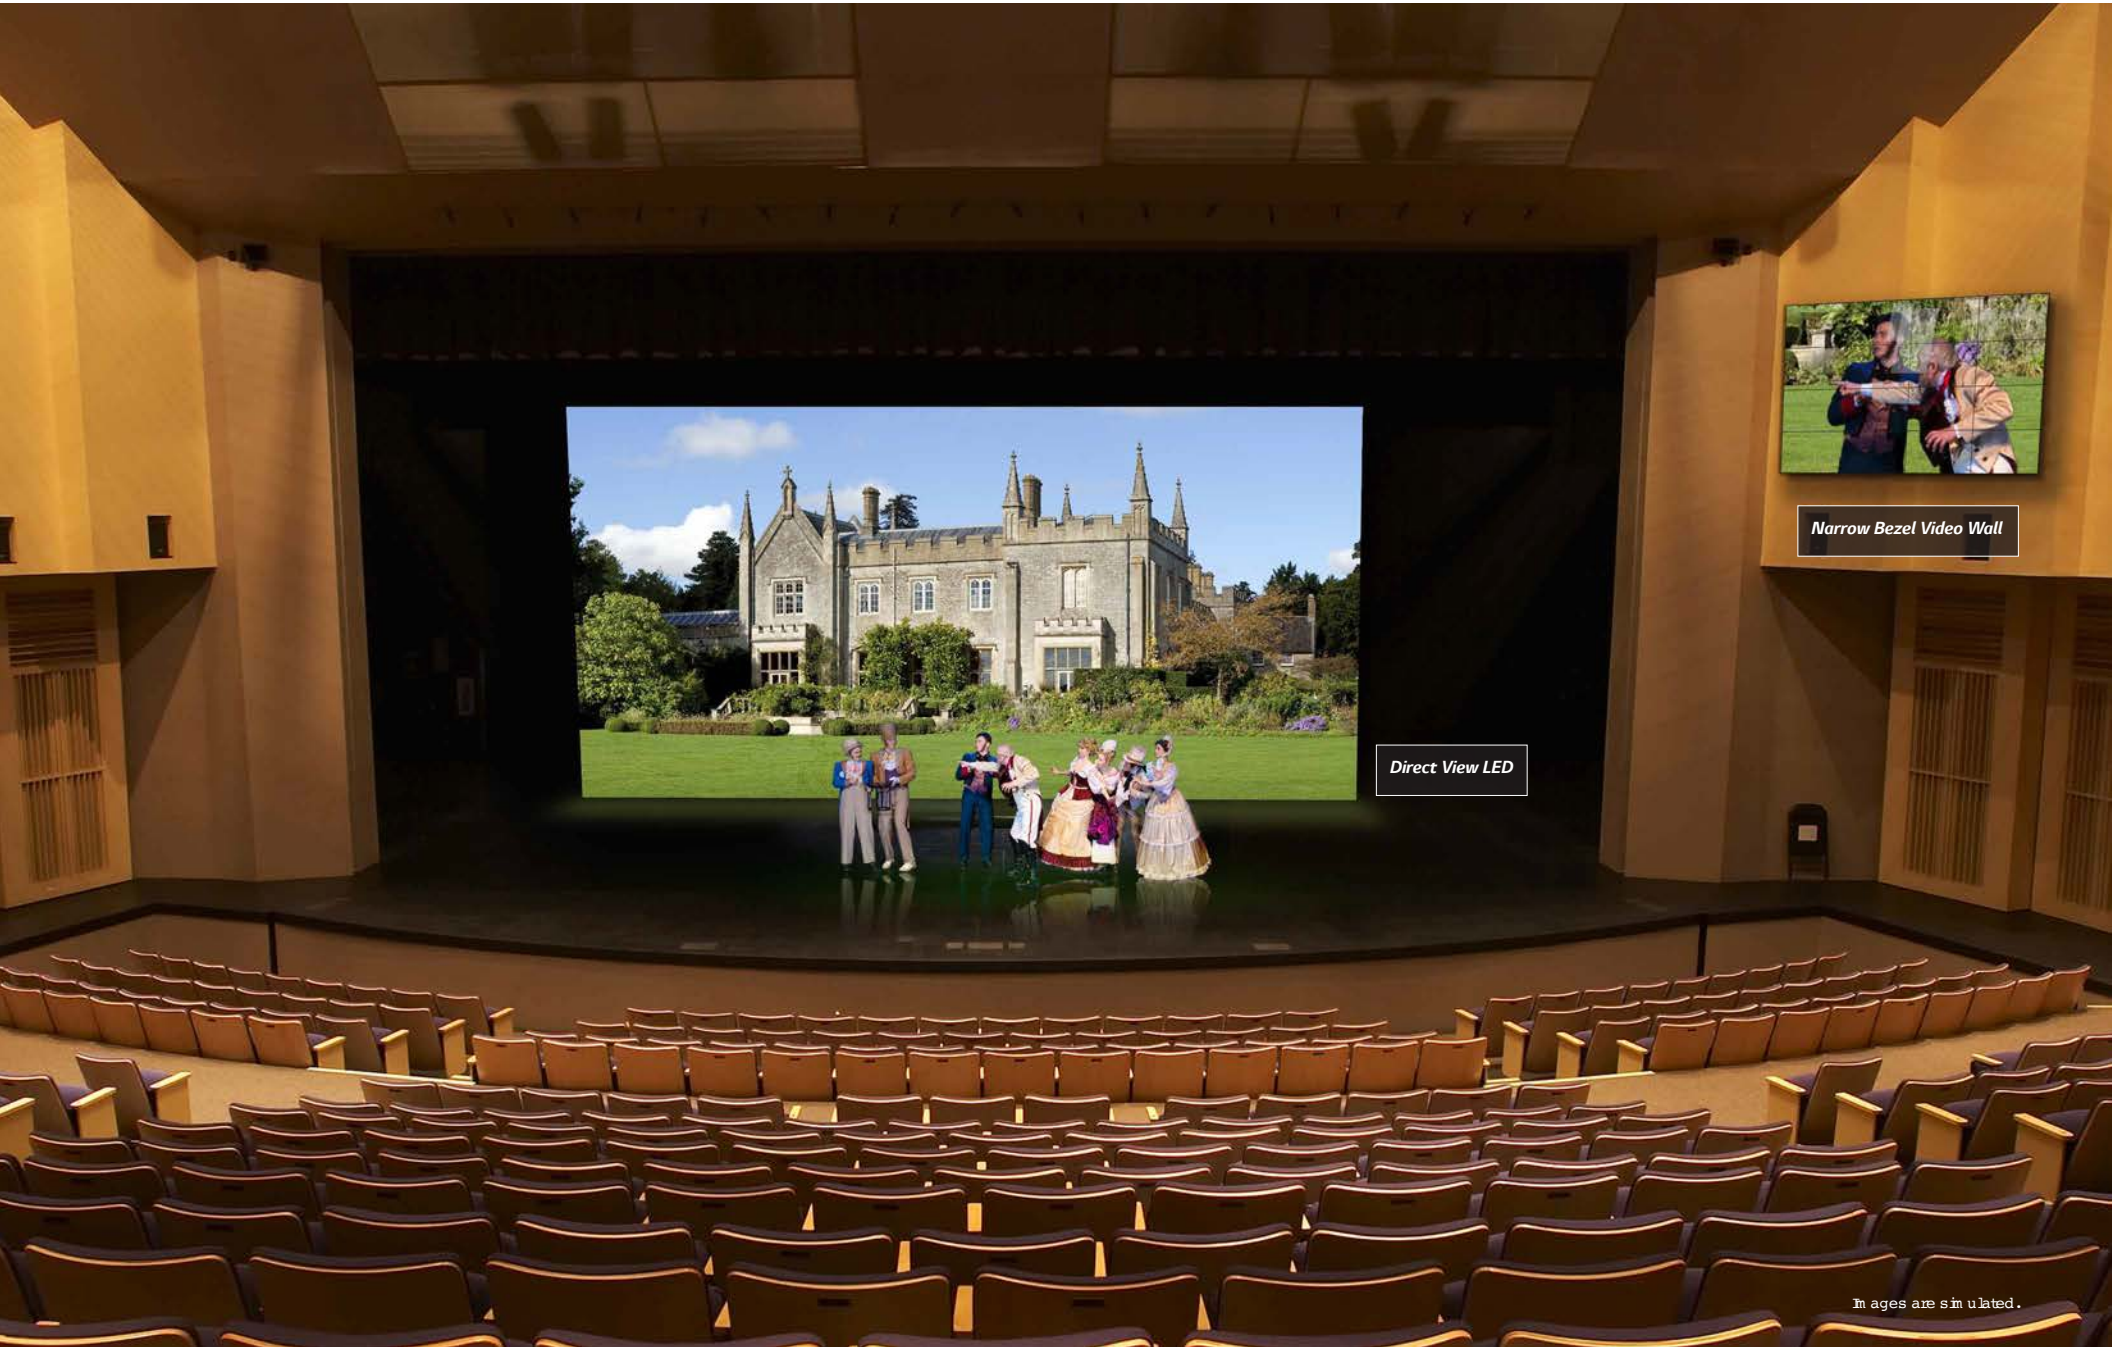

Direct View LED

Narrow Bezel Video Wall

HOME	07:29	GUEST
102		105
BONUS	PERIOD 4	BONUS
FOULS	SHOT CLOCK	FOULS
05	17	05

230" Indoor DVLED Scoreboard

A long, narrow digital display mounted on the wall. It features two advertisements: one for 'OUTBACK TIRES' showing a tire and the other for 'PEPPERONI PIZZA' showing a pizza.