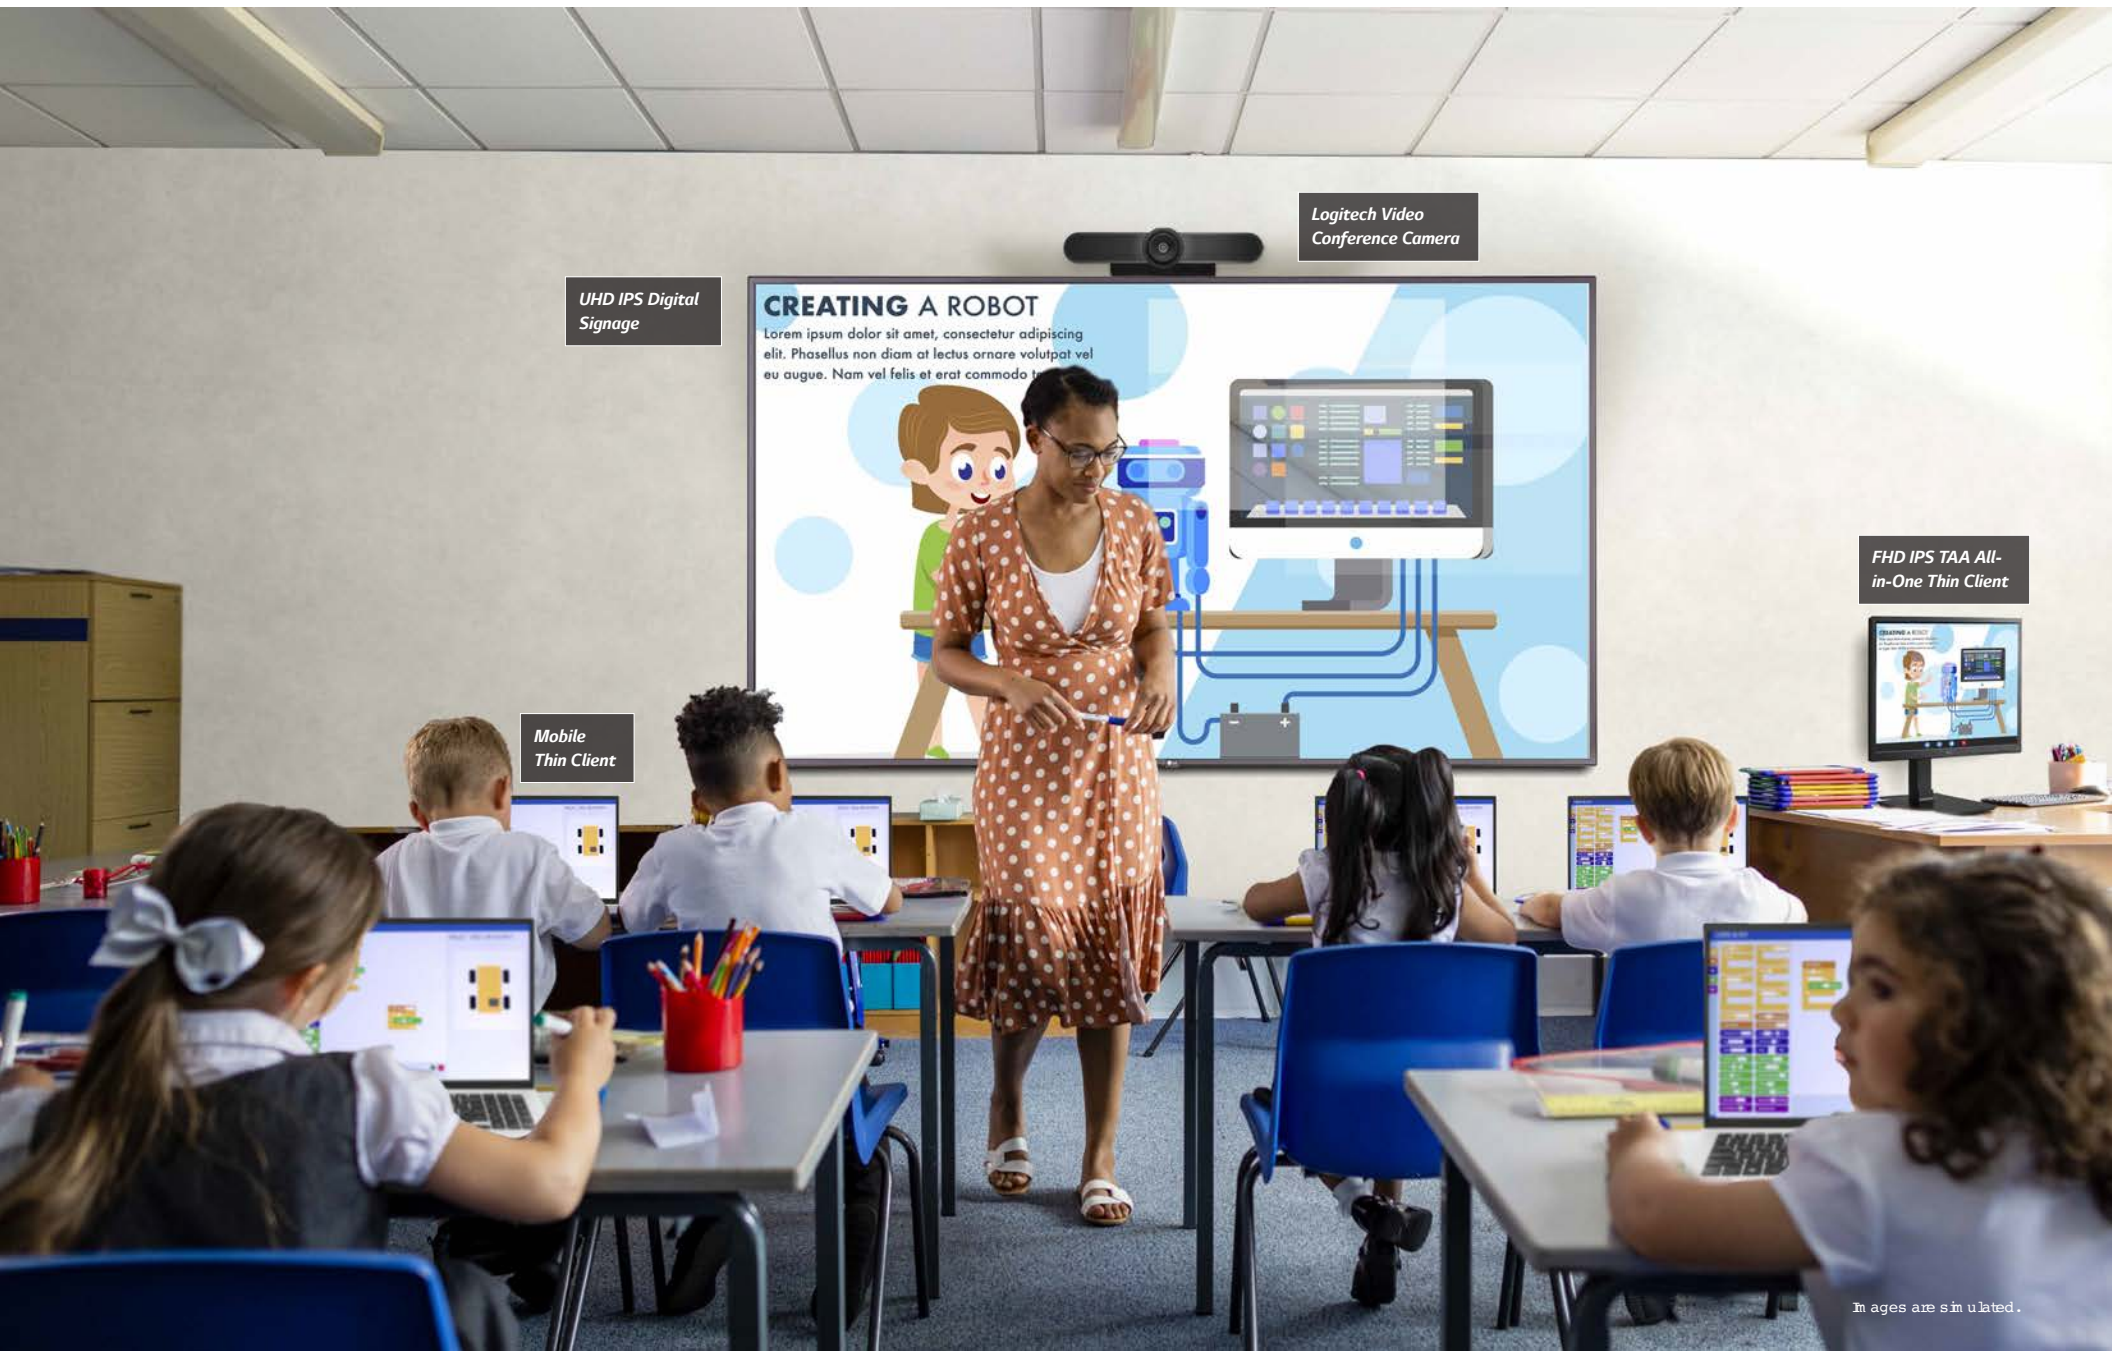

Student Labs

There are many benefits to utilizing the Cloud in learning environments, including the ability to store content that can be accessed from virtually anywhere safely. Collaboration between students who may want to work on projects together is easily accomplished, creating a vast learning and creative community.

UHD IPS Digital Signage

Logitech Video Conference Camera

Mobile Thin Client

FHD IPS TAA All-in-One Thin Client